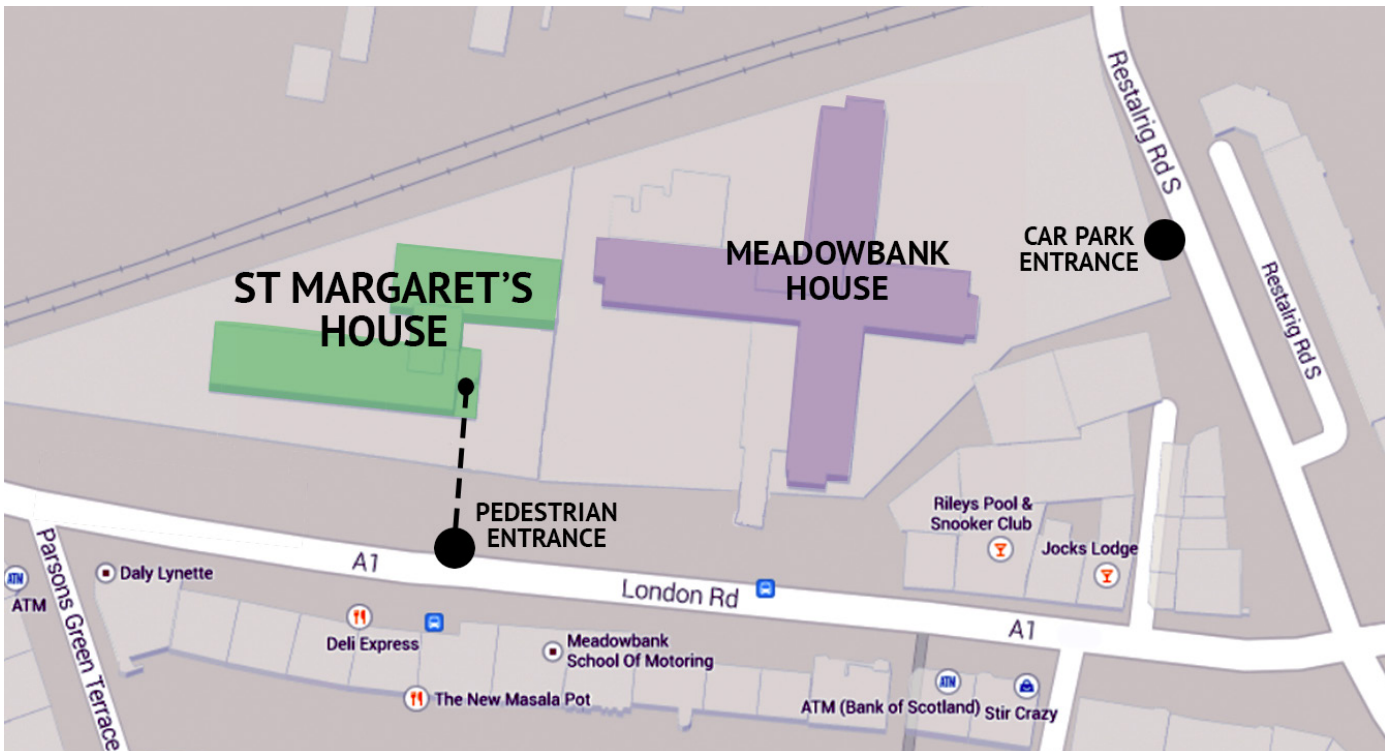

## LOCATION

### St Margaret's House (Floor 4 Room 4-25) 151 London Road, Edinburgh EH7 6AE

St Margaret's House is the large office building between Meadowbank Sports Stadium and Jocks Lodge.

We are on the 4th floor. Use the stairs or lift.

If you have any problems, the building reception is on the 3rd floor.

The car park entrance is round the corner in Restalrig Road South. It is shared by both Meadowbank House and St Margaret's House, you should park at our end of the car park. There is free on street parking in surrounding area.

**Buses** Lothian Bus Routes 4 5 14 15a 26 x26 44 44a 45 113  
First Bus Routes x6 x8 x24 106 124